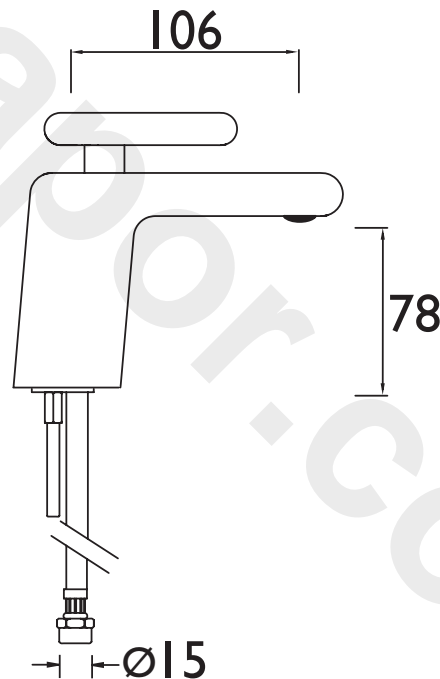

### Features:

- Clicker waste
- Metal handle
- 35mm cartridge

### Specification

Style:	Contemporary
Product Type:	Bathroom Taps
Finish/Colour:	Chrome/Champagne Shimmer
Main Construction Material:	Brass
Mount Type:	Deck Mounted
Handle Type:	Single Lever
Connection Inlet:	M10 x 15mm Compression Flexi Tails
Connection Outlet:	N/A
Number of Tap Holes:	1
Valve/Cartridge Type:	35mm Ceramic Cartridge
Plumbing System Requirements:	Suitable for all plumbing systems
Working Pressure Range:	Min. 0.2 bar, Max. 5.0 bar
Maximum Hot Water Temperature: °C	65
Maximum Dynamic Pressure: (bar)	5
Maximum Static Pressure: (bar)	10
Flow Type:	Single
Flow Rate: (l/min @ 3 bar)	20.7

### Dimensions (measurements in mm)

For more products, visit our website:  
<http://www.bristan.com>

### Flow Rates (l/min)

System Pressure (bar)	0.2	0.5	1	2	3	5
MPIV BAS CS	4.7	7.8	11.7	16.7	20.7	26.7

TECHNICAL  
DATA  
SHEET

**BRISTAN**  
TAPS & SHOWERS

D1